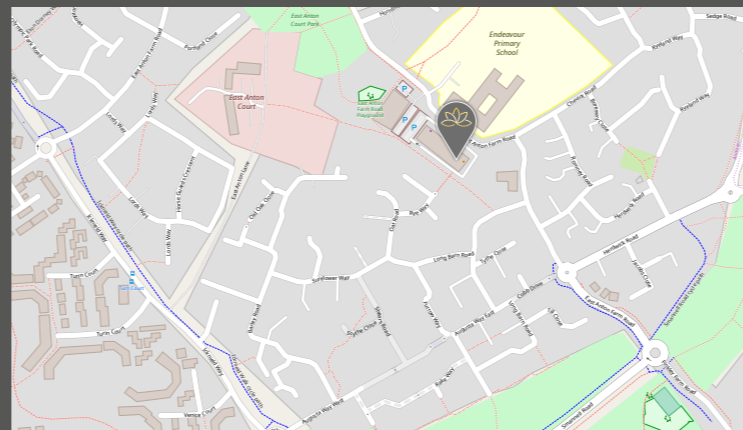

BEAUTY

WAXING

	<i>PRICES FROM</i>
HALF LEG	£ 23
3/4 LEG	£ 25.50
FULL LEG	£ 31
FOREARM	£ 15
FULL ARM	£ 23
UNDER ARM	£ 11
BIKINI	£ 14
BRAZILIAN	£ 26
HOLLYWOOD	£ 36
OTHER COMBINATIONS	
HALF LEG & UNDER ARM	£ 29
3/4 LEG & UNDER ARM	£ 32
FULL LEG & UNDER ARM	£ 38

MENS WAXING

	<i>PRICES FROM</i>
BACK OR CHEST	£ 36
SHOULDER	£ 16
MENS EYEBROW SHAPE	£ 11
MENS UNDERARM	£ 14

FACE & BROWS

	<i>PRICES FROM</i>
BROWS	£ 11
LIP OR CHIN OR BROWS	£ 11
LIP & CHIN	£ 16
LIP & BROWS	£ 17.50
LIP, CHIN & BROWS	£ 21

LASH & BROW TREATMENTS

	<i>PRICES FROM</i>
LVL LAST LIFT	£ 41
BROW TINT	£ 10
EYELASH TINT	£ 18
EYELASH AND BROW TINT	£ 24
EYEBROW SHAPE & TINT	£ 21
EYELASH, BROW TINT & BROW WAX	£ 31
BROW LIFT (LAMINATION) & TINT	£ 41

PLEASE NOTE: PATCH TEST MUST BE GIVEN AT LEAST 24 HOURS BEFORE ANY TINTING/ LAMINATION TREATMENT

OPENING HOURS

MONDAY	10.00 AM to 7.00 PM
TUESDAY	10.00 AM to 7.00 PM
WEDNESDAY	10.00 AM to 8.00 PM
THURSDAY	10.00 AM to 8.00 PM
FRIDAY	10.00 AM to 8.00 PM
SATURDAY	10.00 AM to 5.00 PM
SUNDAY	CLOSED

KALANCHOE

01264 310 476

[KALANCHOE.ANDOVER](https://www.facebook.com/kalanchoe.andover)

[KALANCHOE.ANDOVER](https://www.instagram.com/kalanchoe.andover)

[KALANCHOE_ANDOVER](https://www.tiktok.com/@kalanchoe_andover)

[FIND US ON GOOGLE](#)

PRICE LIST

KALANCHOE

SUNBEDS • HAIR • BEAUTY

KALANCHOE

Unit 4, Portway House (Next to CO-OP),
East Anton, Augusta Park, Andover SP11 6RD
E: info@kalanchoe.uk

www.kalanchoe.uk

01264 310 476

CUSTOMER NOTICE

Please take the time to carefully check your proof to ensure your project and the details are as you want them to be. If there is anything that needs amending, please feedback to us - or alternatively, should everything be to your liking, an approval. Please note that we will NOT proceed with production until approval has been given.

Unit 1b, FitzGilbert Court
Castledown Road, Ludgershall,
Andover SP11 9FA

Phone 01264 337 337
Email sales@antonvisual.com
www.antonvisual.com